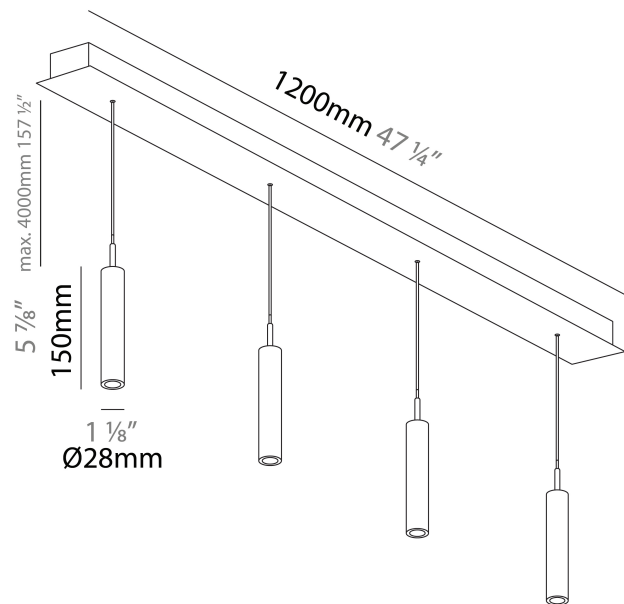

GENERAL

Series: G-Mini Channel
Subseries: G-Mini Channel Hangover
Partner: Prolicht
Division: Architectural
Installation: Suspension
Product Type: Clusters
Mounting Location: Ceiling
Light Distribution: Direct

PHYSICAL

Shape: Cylinder
Diameter (mm): 28
Diameter (in): 1 1/8
Length (mm): 1200
Length (in): 47 1/4
Height (mm): 150
Height (in): 5 7/8

Diffuser: Shine Ring - NOR / OPL / YEL / ORA / RED / BLU / GRN
Fixture Finish: SSR / BKV / CWI / CRY / HAB / UFT / ITA / RUA / FTG / MYG / LOD / PUS / FRO / FUP / KIA / POP / BLS / SPG / MEY / GOH / CHC / COM / ABZ / JAG / OBR / MOS / ROR
Accent Finish: NOF / COP / MIR / SSS
Fixture Material: Extruded Aluminum / Steel
Cable Details: 2000mm/78 3/4" / 4000mm/157 1/2" - Cable, Black, Green, Orange, Red, White

ELECTRICAL

Lamp Type: LED (Zhaga Standard)
Input Wattage (W): 26
Total Output Wattage (W): 23.7
Dimming: Tri-Mode (Non-Dimming and Phase Dimming (120Vac only) and 0-10V Dimming)
Driver Included: Yes
Driver Location: Integrated
Driver Type: Constant Current - Universal
Driver Class: Class 2
Input Voltage (V): 120 - 277

LED

Color Temperature (°K): 2700 / 3000 / 3500 / 4000
Max. Delivered Lumen (lm): 1557 / 1421 / 1499 / 1450
Nominal Lumen (lm): 1840 / 1949 / 2057 / 2112
CRI: >90 CRI
Lamp Life (hrs): 50000

OPTICAL

Beam Angle: 32 / 58

RATINGS AND CERTIFICATIONS

Certified By: Certified for North American Standards
IP rating: IP20