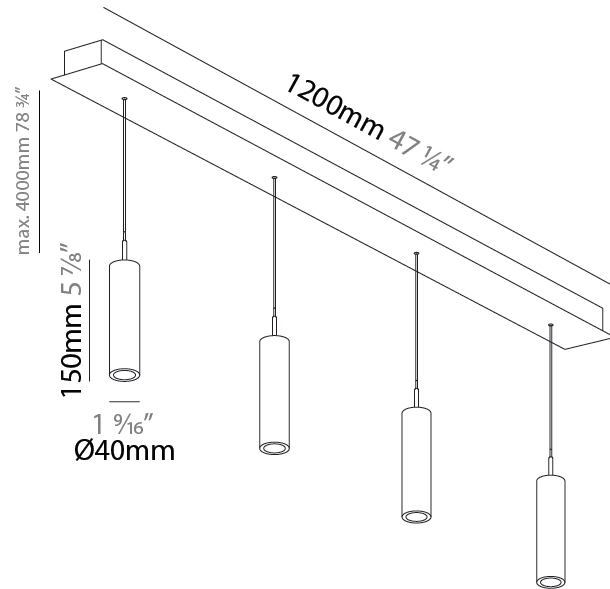

GENERAL

Series: G-Mini Channel
Subseries: G-Mini Channel Hangover
Partner: Prolicht
Division: Architectural
Installation: Suspension
Product Type: Clusters
Mounting Location: Ceiling
Light Distribution: Direct

PHYSICAL

Shape: Cylinder
Diameter (mm): 40
Diameter (in): 1 9/16
Length (mm): 1200
Length (in): 47 1/4
Height (mm): 150
Height (in): 5 7/8

Diffuser: Shine Ring - NOR / OPL / YEL / ORA / RED / BLU / GRN
Fixture Finish: SSR / BKV / CWI / CRY / HAB / UFT / ITA / RUA / FTG / MYG / LOD / PUS / FRO / FUP / KIA / POP / BLS / SPG / MEY / GOH / CHC / COM / ABZ / JAG / OBR / MOS / ROR
Accent Finish: NOF / COP / MIR / SSS
Fixture Material: Extruded Aluminum / Steel
Cable Details: 2,000mm/78 3/4" / 4,000mm/157 1/2" - Cable, Black, Green, Orange, Red, White

ELECTRICAL

Lamp Type: LED (Zhaga Standard)
Input Wattage (W): 39
Total Output Wattage (W): 35.4
Dimming: Non-Dimmable
Driver Included: Yes
Driver Location: Integrated
Driver Type: Constant Current - Universal
Driver Class: Class 2
Input Voltage (V): 120 - 277

LED

Color Temperature (°K): 2700 / 3000 / 3500 / 4000
Max. Delivered Lumen (lm): 2776 / 2904 / 3012 / 3080
Nominal Lumen (lm): 3878 / 4056 / 4206 / 4301
CRI: >90 CRI
Lamp Life (hrs): 50000

OPTICAL

Beam Angle: 40 / 52

RATINGS AND CERTIFICATIONS

Certified By: Certified for North American Standards
IP rating: IP20