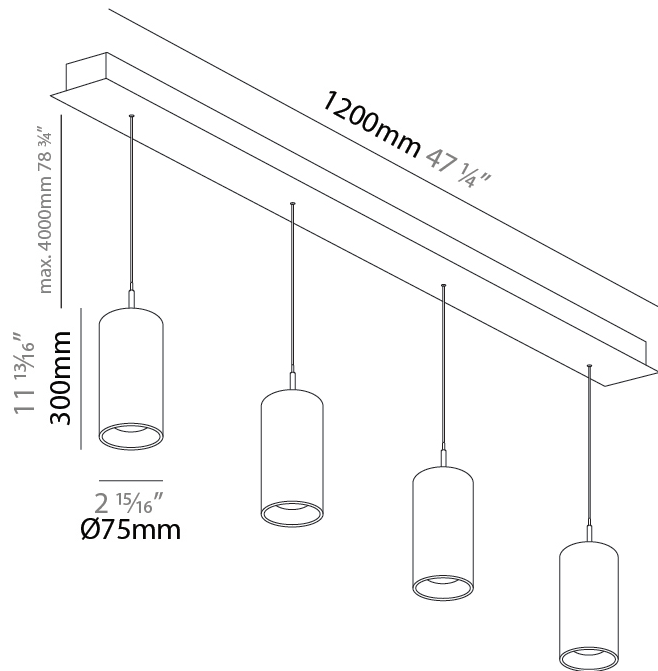

GENERAL

Series: G-Mini Channel
Subseries: G-Mini Channel Hangover
Partner: Prolicht
Division: Architectural
Installation: Suspension
Product Type: Clusters
Mounting Location: Ceiling
Light Distribution: Direct

PHYSICAL

Shape: Cylinder
Diameter (mm): 75
Diameter (in): 2 15/16
Length (mm): 1200
Length (in): 47 1/4
Height (mm): 150
Height (in): 5 7/8

Diffuser: Shine Ring - NOR / OPL / YEL / ORA / RED / BLU / GRN
Fixture Finish: SSR / BKV / CWI / CRY / HAB / UFT / ITA / RUA / FTG / MYG / LOD / PUS / FRO / FUP / KIA / POP / BLS / SPG / MEY / GOH / CHC / COM / ABZ / JAG / OBR / MOS / ROR
Accent Finish: NOF / COP / MIR / SSS
Fixture Material: Extruded Aluminum / Steel
Cable Details: 2000mm/78 3/4" / 4000mm/157 1/2" - Cable, Black, Green, Orange, Red, White

ELECTRICAL

Lamp Type: LED (Zhaga Standard)
Input Wattage (W): 38
Total Output Wattage (W): 34.5
Dimming: Non-Dimmable
Driver Included: Yes
Driver Location: Integrated
Driver Type: Constant Current - Universal
Driver Class: Class 2
Input Voltage (V): 120 - 277

LED

Color Temperature (°K): 2700 / 3000 / 3500 / 4000
Max. Delivered Lumen (lm): Max 3171
Nominal Lumen (lm): Max 4231
CRI: >90 CRI
Lamp Life (hrs): 50000

OPTICAL

Beam Angle: 6 / 22 / 38

RATINGS AND CERTIFICATIONS

Certified By: Certified for North American Standards
IP rating: IP20