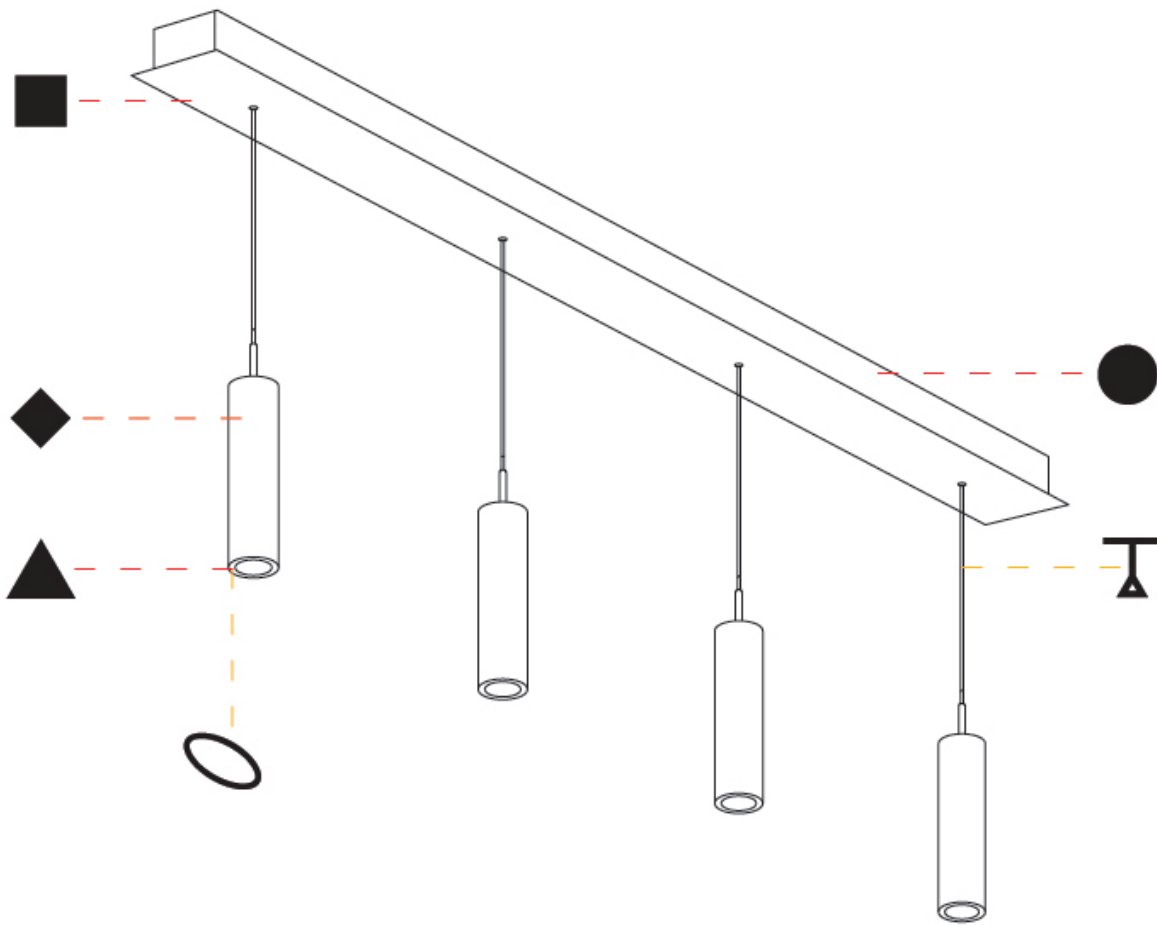

A

G-MINI CHANNEL HANGOVER SUSPENSION

A300624-

base number LED Dimming Finishes (Diamond) Finishes (Triangle) Finishes (Circle) Finish Options Shine Ring Beam Angle Options Cable Options

- To build a product code in our configurator select the specify button on the base model # product page
- To build a manual product code on this datasheet choose from the options listed below in blue font and add the suffix to the base model #