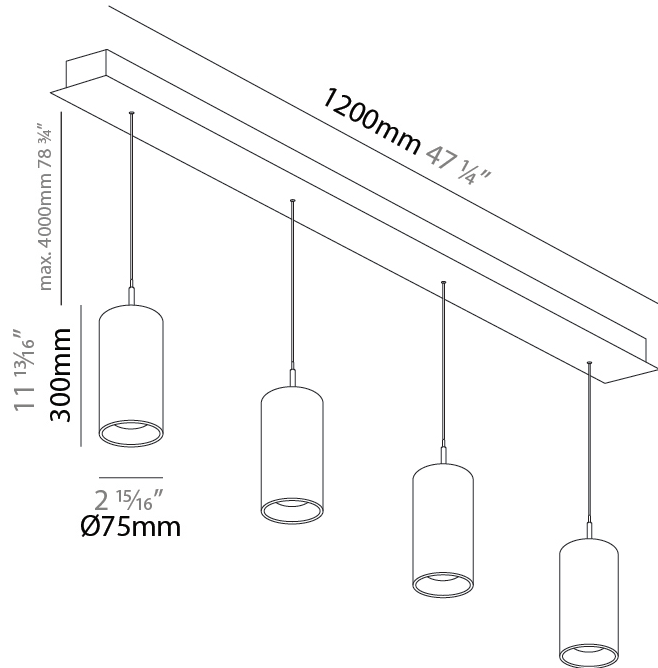

GENERAL

Series: G-Mini Channel
Subseries: G-Mini Channel Hangover
Partner: Prolicht
Division: Architectural
Installation: Suspension
Product Type: Clusters
Mounting Location: Ceiling
Light Distribution: Direct

PHYSICAL

Shape: Cylinder
Diameter (mm): 75
Diameter (in): 2 15/16
Length (mm): 1200
Length (in): 47 1/4
Height (mm): 150
Height (in): 5 7/8

Diffuser: Shine Ring - NOR / OPL / YEL / ORA / RED / BLU / GRN
Fixture Finish: SSR / BKV / CWI / CRY / HAB / UFT / ITA / RUA / FTG / MYG / LOD / PUS / FRO / FUP / KIA / POP / BLS / SPG / MEY / GOH / CHC / COM / ABZ / JAG / OBR / MOS / ROR
Accent Finish: NOF / COP / MIR / SSS
Fixture Material: Extruded Aluminum / Steel
Cable Details: 2000mm/78 3/4" / 4000mm/157 1/2" - Cable, Black, Green, Orange, Red, White

ELECTRICAL

Lamp Type: LED (Zhaga Standard)
Input Wattage (W): 26
Total Output Wattage (W): 23.7
Dimming: Non-Dimmable
Driver Included: Yes
Driver Location: Integrated
Driver Type: Constant Current - Universal
Driver Class: Class 2
Input Voltage (V): 120 - 277

LED

Color Temperature (°K): 2700 / 3000 / 3500 / 4000
Max. Delivered Lumen (lm): 1557 / 1649 / 1740 / 1787
Nominal Lumen (lm): 1840 / 1949 / 2057 / 2112
CRI: >90 CRI
Lamp Life (hrs): 50000

OPTICAL

Beam Angle: 6 / 22 / 38

RATINGS AND CERTIFICATIONS

Certified By: Certified for North American Standards
IP rating: IP20