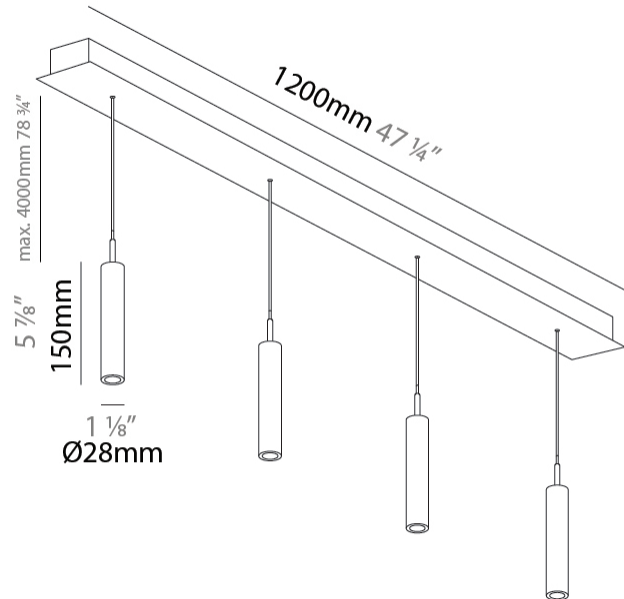

GENERAL

Series: G-Mini Channel
Subseries: G-Mini Channel Hangover
Partner: Prolicht
Division: Architectural
Installation: Suspension
Product Type: Clusters
Mounting Location: Ceiling
Light Distribution: Direct

PHYSICAL

Shape: Cylinder
Diameter (mm): 28
Diameter (in): 1 1/8
Length (mm): 1200
Length (in): 47 1/4
Height (mm): 150
Height (in): 5 7/8

Diffuser: Shine Ring - NOR / OPL / YEL / ORA / RED / BLU / GRN
Fixture Finish: SSR / BKV / CWI / CRY / HAB / UFT / ITA / RUA / FTG / MYG / LOD / PUS / FRO / FUP / KIA / POP / BLS / SPG / MEY / GOH / CHC / COM / ABZ / JAG / OBR / MOS / ROR
Accent Finish: NOF / COP / MIR / SSS
Fixture Material: Extruded Aluminum / Steel
Cable Details: 2000mm/78 3/4" / 4000mm/157 1/2" - Cable, Black, Green, Orange, Red, White

ELECTRICAL

Lamp Type: LED (Zhaga Standard)
Input Wattage (W): 26
Total Output Wattage (W): 23.7
Dimming: Tri-Mode (Non-Dimming and Phase Dimming (120Vac only) and 0-10V Dimming)
Driver Included: Yes
Driver Location: Integrated
Driver Type: Constant Current - Universal
Driver Class: Class 2
Input Voltage (V): 120 - 277

LED

Color Temperature (°K): 2700 / 3000 / 3500 / 4000
Max. Delivered Lumen (lm): 1546 / 1615 / 1705 / 1751
Nominal Lumen (lm): 1840 / 1949 / 2057 / 2112
CRI: >90 CRI
Lamp Life (hrs): 50000

OPTICAL

Beam Angle: 20 / 26 / 56

RATINGS AND CERTIFICATIONS

Certified By: Certified for North American Standards
IP rating: IP20